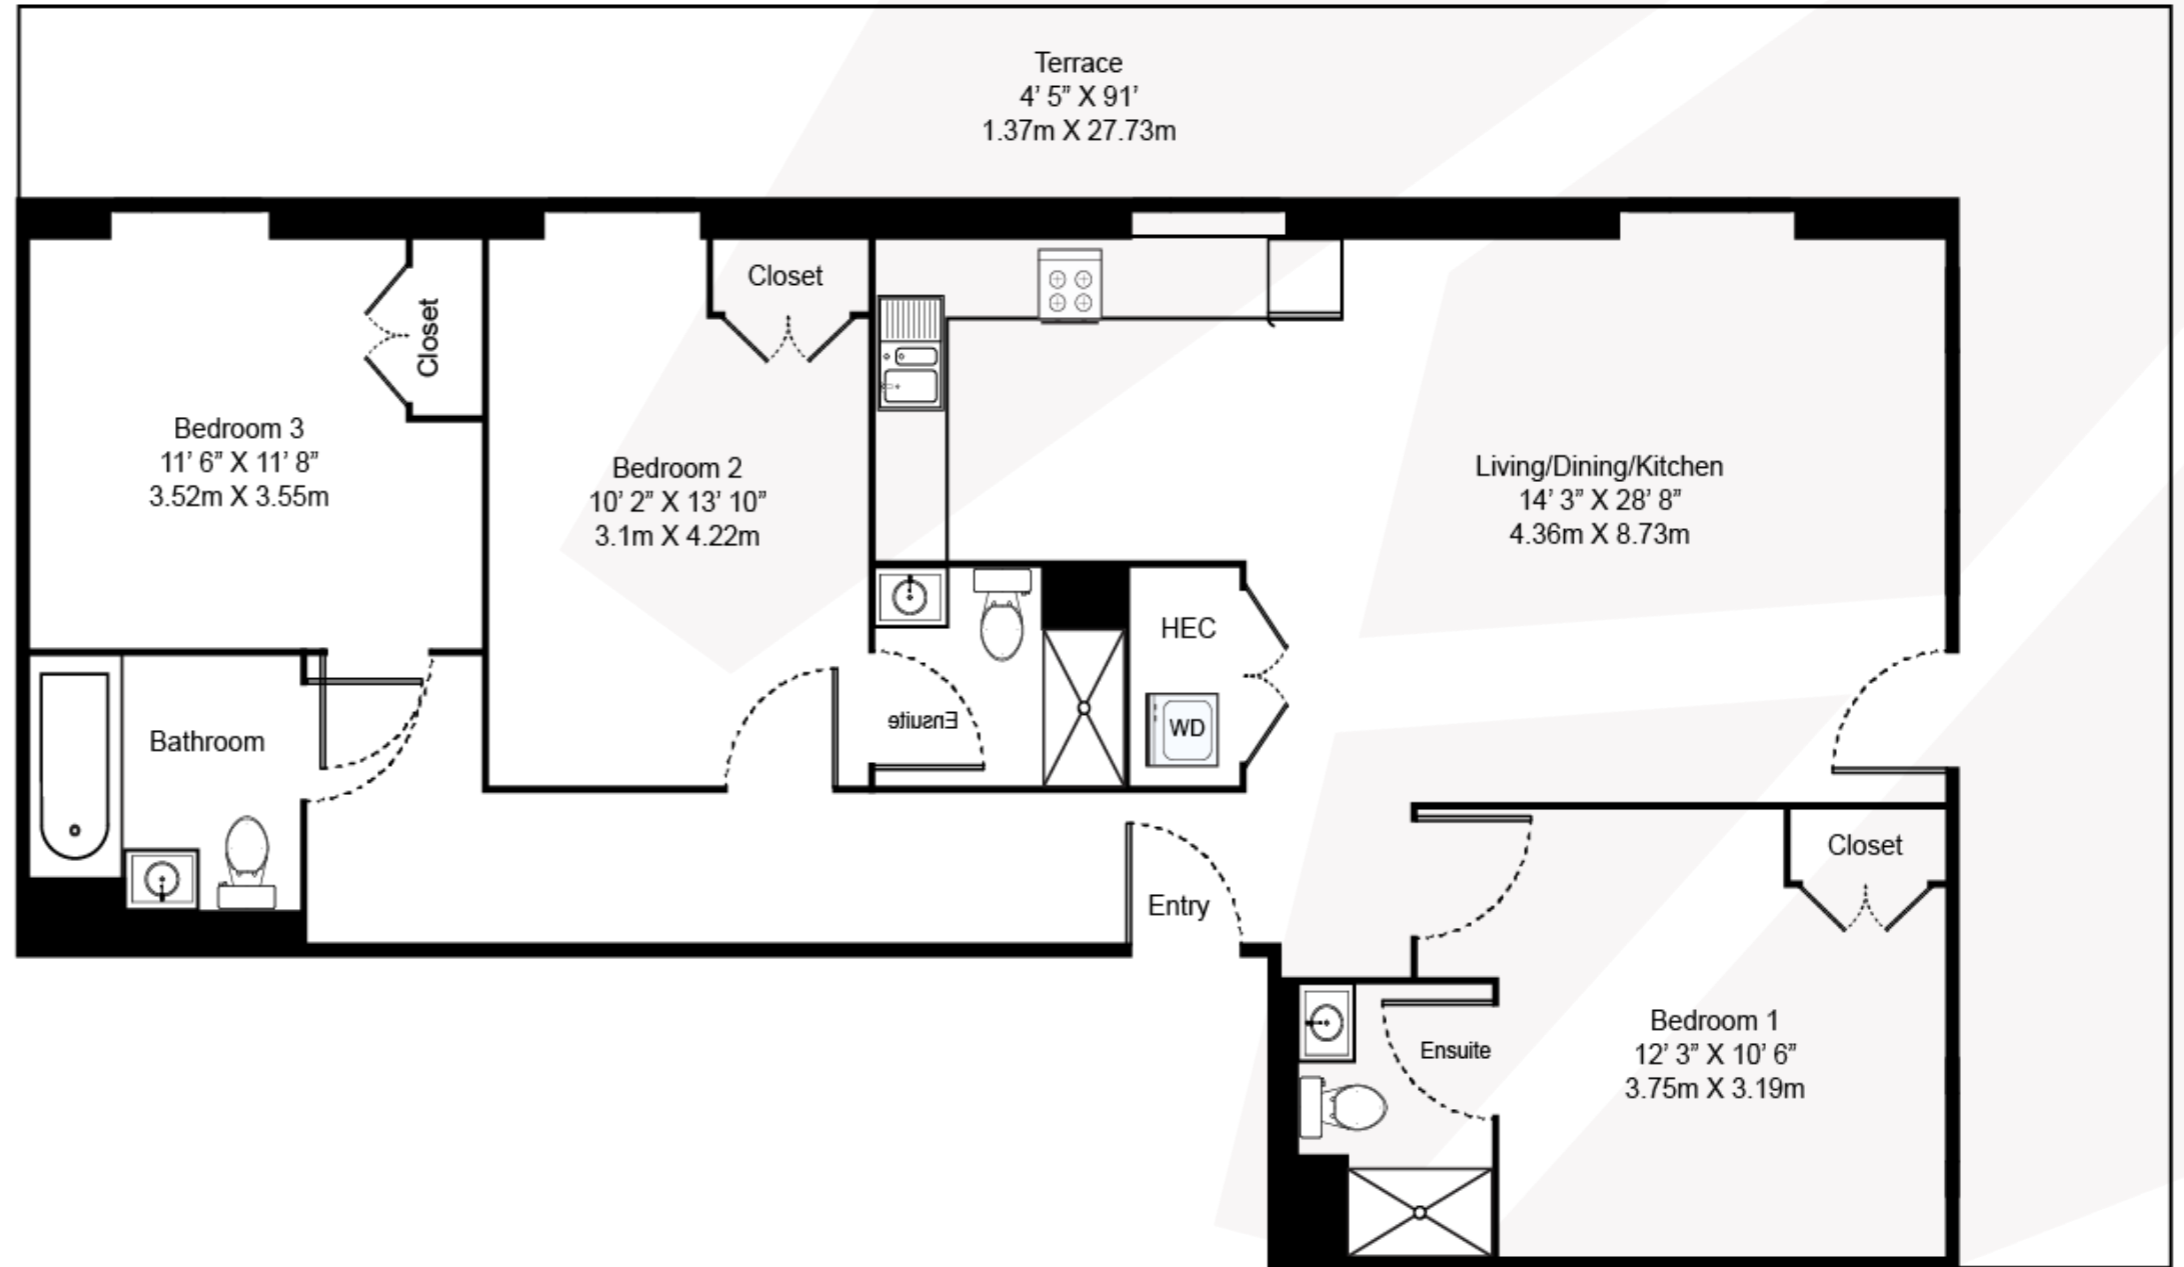

THREE BEDROOM, THREE BATHROOM – AYRTON COURT

Floorplan EC3

This unique three-bedroom, three-bathroom top floor south east facing apartment features an open layout, built-in blinds, floor-to-ceiling windows and a large wraparound rooftop terrace with gorgeous views overlooking Elephant Park.

Features include underfloor heating throughout the living spaces, splash-back tiling in the kitchen and extra built-in storage space.

This apartment comes unfurnished and ready to paint and decorate to your heart's content.

020 7182 9400

parkcentraleast@livingbylendlease.com

For illustrative purposes only. Exact measurements and dimensions may vary by unit. See your leasing associate for specific apartment information. *Terms and conditions may apply. Pricing and special offers valid for new residents only and subject to change any time.

PCE | EC3.2 – July 2021