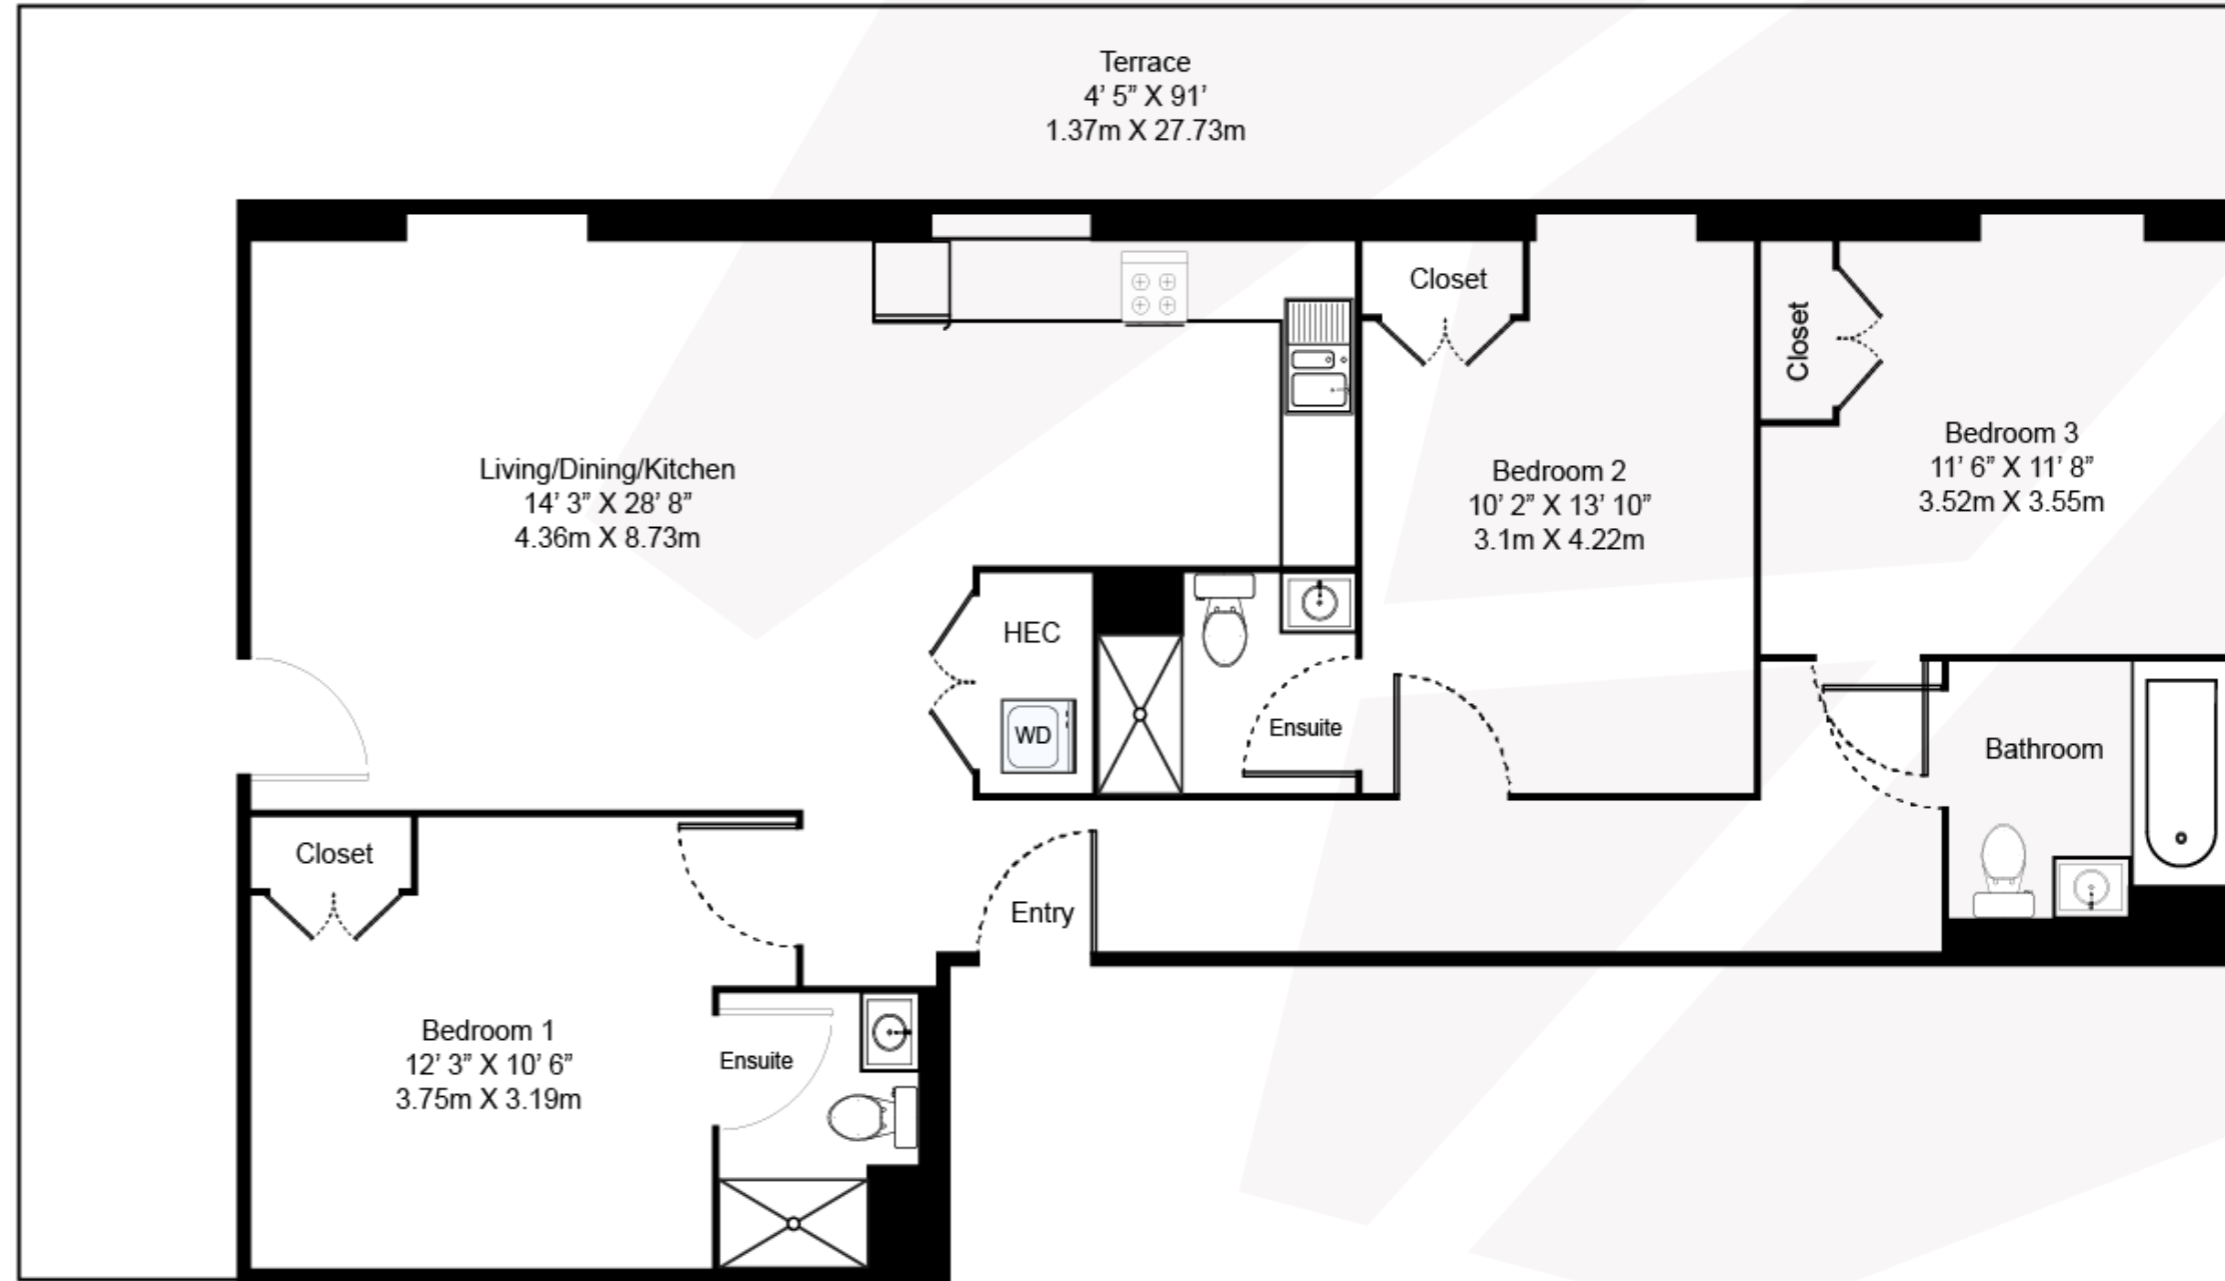

THREE BEDROOM, THREE BATHROOM – AYRTON COURT

Floorplan EC3

This bespoke three-bedroom, three-bathroom top floor south west facing apartment features an open layout, built-in blinds, floor-to-ceiling windows and a large wraparound rooftop terrace with gorgeous views overlooking Elephant Park.

Features include underfloor heating throughout the living spaces, splash-back tiling in the kitchen and extra built-in storage space.

This apartment comes fully furnished with our Aspect range.

020 7182 9400

parkcentraleast@livingbylendlease.com

For illustrative purposes only. Exact measurements and dimensions may vary by unit. See your leasing associate for specific apartment information. *Terms and conditions may apply. Pricing and special offers valid for new residents only and subject to change any time.

PCE | EC3 – July 2021